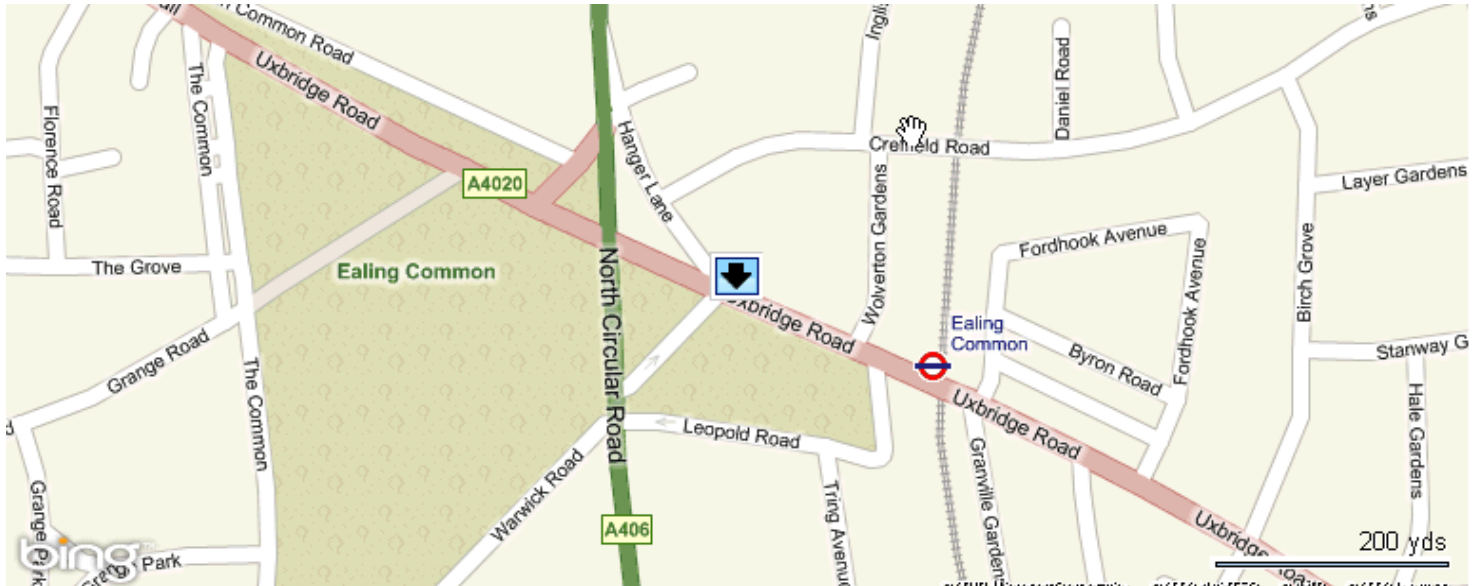

The Law Society

Ramada London Ealing
2 Hanger Lane, Ealing Common
London W5 3HN
Tel: 0844 815 9035

By car

- Travelling From EAST
From Central London: Take the A40(M) Westway (Oxford) until the exit marked North Circular Road (A406). Turn left at the exit marked North Circular Road West, Heathrow and Kew Bridge. In approximately 1.5 miles, turn left at the traffic lights (Junction A4020 Uxbridge Road). The Hotel is immediately on the left.
- Travelling From WEST
From M40: Follow A40 towards Central London. At the Hanger Lane Gyratory, join the A406 towards Ealing. Continue on the A406 (Hanger Lane). Turn left onto the A4020 (Uxbridge Road). The hotel is located on the left hand side.
- Parking on site - £3.50 per day

Underground

- The nearest Underground station is Ealing Common - District and Piccadilly lines

Law Society contact details:

For event queries email : seminars@lawsociety.org.uk or call 020 7316 5700